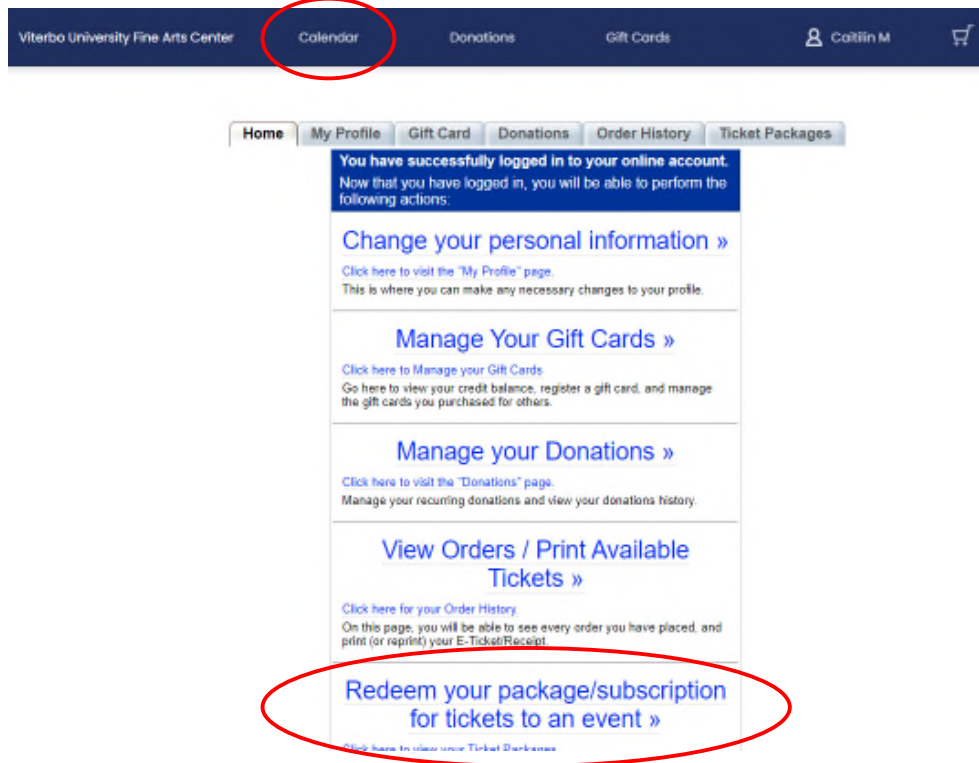

To redeem your tickets **online**, please follow these instructions:

1. Go directly to the ticketing website <https://ci.ovationtix.com/36621> and click **Login** in the upper right-hand corner
2. If you have already created an account in our ticketing system
 - a. Enter your Viterbo email address and the password associated with the ticketing system
 - b. Or if you forgot your password, proceed to Step 3
3. If you have not created an account in our ticketing system
 - a. Click **Forgot Password** and follow the prompts to login; use your Viterbo email address
4. Once you login, your name will appear in the upper right-hand corner (see below). Click on your name, then click **My Account**

(Instructions continue on the next page)

5. You will be taken to a screen that looks like this

6. Scroll down and click **Redeem your package/subscription for tickets to an event** OR...

7. Click **Calendar** in the blue bar at the top left of the screen to select your shows

a. Your discounted tickets appear when you click on a seat from the show's seat map

8. On the next page, select your show from the dropdown and then follow prompts to select the show time you want and to select your seats