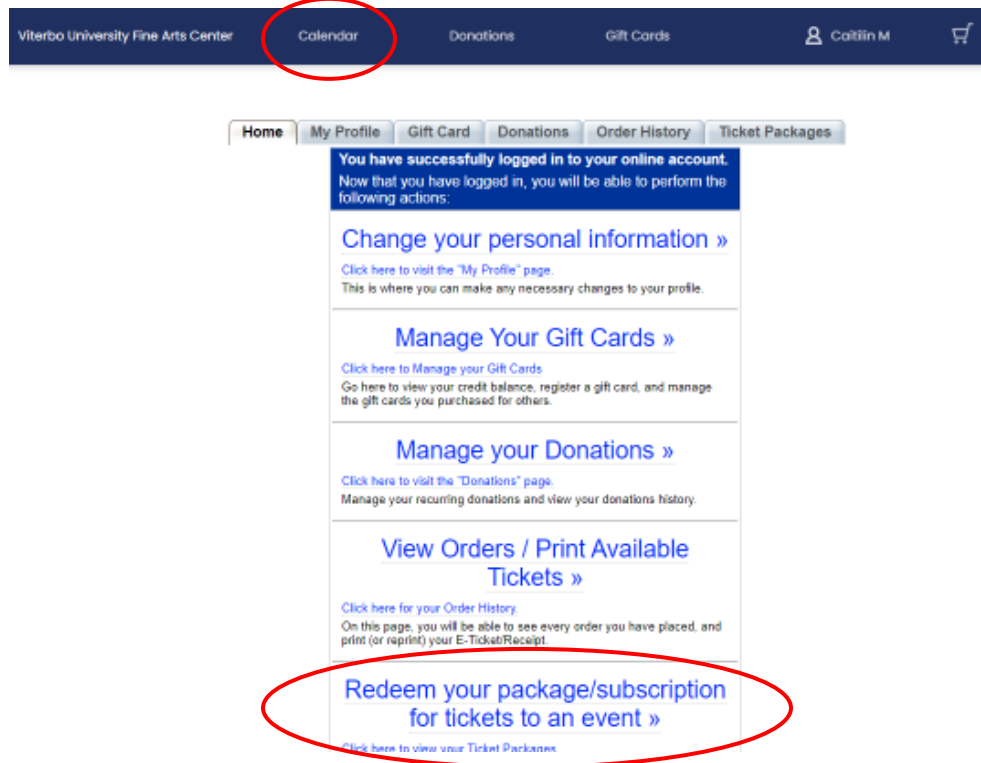

To redeem your tickets **online**, please follow these instructions:

1. Go directly to the ticketing website <https://ci.ovationtix.com/36621> and click **Login** in the upper right-hand corner
2. If you have already created an account in our ticketing system
  - a. Enter your Viterbo email address and the password associated with the ticketing system
  - b. Or if you forgot your password, proceed to Step 3
3. If you have not created an account in our ticketing system
  - a. Click **Forgot Password** and follow the prompts to login; use your Viterbo email address
4. Once you login, your name will appear in the upper right-hand corner (see below). Click on your name, then click **My Account**

(Instructions continue on the next page)

5. You will be taken to a screen that looks like this

6. Scroll down and click **Redeem your package/subscription for tickets to an event** OR...

7. Click **Calendar** in the blue bar at the top left of the screen to select your shows

a. Your discounted tickets appear when you click on a seat from the show's seat map

8. On the next page, select your show from the dropdown and then follow prompts to select the show time you want and to select your seats